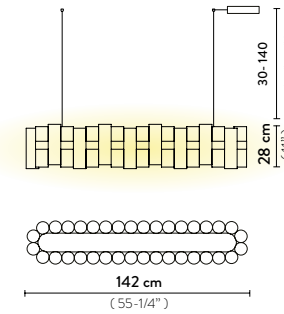

Materials: Lentiflex® / Lentiflex® with cold foil / Opalflex®

Weight: net 7 Kg - gross 13,5 Kg

Packaging: 100 x 81 x h. 49 cm

FINISH	SIZE	PRODUCT CODE	EAN CODE	CANOPY DETAILS
 GOLD	5	LALS5XLGLD06T00NMTEU	8024727100982	Ø 31 - Ø 35 x h. 5 cm 
	4	LALS4XLGLD06T00NMTEU	8024727101026	
	ACCESSORIES			
		DALI ACC00DAL0UNI000B0		
		CASAMBI ACC00CAI0220000A0		
 GRADIENT	5	LALS5XLGRD06T00NMTEU	8024727100999	Ø 31 - Ø 35 x h. 5 cm 
	4	LALS4XLGRD06T00NMTEU	8024727101033	
	ACCESSORIES			
		DALI ACC00DAL0UNI000B0		
		CASAMBI ACC00CAI0220000A0		
 PEWTER	5	LALS5XLPWT06T00NMTEU	8024727101002	Ø 31 - Ø 35 x h. 5 cm 
	4	LALS4XLPWT06T00NMTEU	8024727101040	
	ACCESSORIES			
		DALI ACC00DAL0UNI000B0		
		CASAMBI ACC00CAI0220000A0		
 WHITE	5	LALS5XLWHT06T00NMTEU	8024727101019	Ø 31 - Ø 35 x h. 5 cm 
	4	LALS4XLWHT06T00NMTEU	8024727101057	
	ACCESSORIES			
		DALI ACC00DAL0UNI000B0		
		CASAMBI ACC00CAI0220000A0		

**Weight:** net 4 Kg - gross 7,8 Kg

**Packaging:** 100 x 81 x h. 49 cm

LA LOLLO SUSPENSION **MEDIUM**

**Light Source:** 40W - 110~240 Vac/24 Vdc - 4.600 Lumen - 2.700 Kelvin - CRI >90, Integrated LED

**Dimmable:** PWM, 0-10

**Materials:** Lentiflex® / Lentiflex® with cold foil Opalflex®

**Weight:** net 2 Kg - gross 4,8 Kg

**Packaging:** 55 x 54 x h. 44 cm

LA LOLLO **LINEAR 140**

**Light Source:** 110W - 110~240 Vac/24 Vdc - 12.420 Lumen - 2.700 Kelvin - CRI >90, Integrated LED

**Dimmable:** PWM, 0-10

**Materials:** Lentiflex® / Lentiflex® with cold foil / Opalflex®

**Weight:** net 7 Kg - gross 12 Kg

**Packaging:** 156 x 43 x h. 45 cm

LA LOLLO **LINEAR 100**

**Light Source:** 70W - 110~240 Vac/24 Vdc - 7.820 Lumen - 2.700 Kelvin - CRI >90, Integrated LED