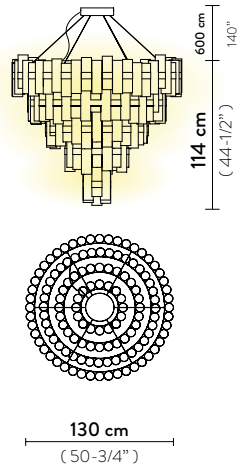

LA LOLLONA 5

Light Source: 390W - 100~240 Vac/24 Vdc - 44.555 Lumen - 2.700 Kelvin - CRI >90, Integrated LED

Dimmable: PWM, 0-10

Materials: Lentiflex® / Lentiflex® with cold foil Opalflex®

Weight: net 22,6 Kg - gross 64 Kg

Packaging: 143 x 143 x h. 64 cm

LA LOLLONA 4

Light Source: 242W - 100~240 Vac/24 Vdc - 28.140 Lumen - 2.700 Kelvin - CRI >90, Integrated LED

Dimmable: PWM, 1-10

Materials: Lentiflex® / Lentiflex® with cold foil Opalflex®

Weight: net 19,6 Kg - gross 58 Kg

Packaging: 114 x 114 x h. 64 cm

LA LOLLO SUSPENSION XL

Light Source: 130W - 110~240 Vac/24 Vdc - 15.000 Lumen - 2.700 Kelvin - CRI >90, Integrated LED

Dimmable: PWM, 0-10

**Weight:** net 4 Kg - gross 7,8 Kg

**Packaging:** 100 x 81 x h. 49 cm

LA LOLLO SUSPENSION **MEDIUM**

**Light Source:** 40W - 110~240 Vac/24 Vdc - 4.600 Lumen - 2.700 Kelvin - CRI >90, Integrated LED

**Dimmable:** PWM, 0-10