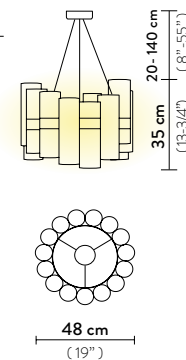

Materials: Lentiflex® / Lentiflex® with cold foil / Opalflex®

Weight: net 15,43 lbs - gross 29,76 lbs

Packaging: 39,37 x 31,89 x h. 19,29 in

FINISH	SIZE	PRODUCT CODE	EAN CODE	CANOPY DETAILS
 GOLD	5	LALS5XLGLD06T00NMTUS	8024727101620	Ø 12,2 - Ø 13,78 x h. 1,97 in 
	4	LALS4XLGLD06T00NMTUS	8024727101767	
	ACCESSORIES			
	DALI ACC00DAL0UNI000B0 CASAMBI ACC00CAI0220000A0			
 GRADIENT	5	LALS5XLGRD06T00NMTUS	8024727101644	Ø 12,2 - Ø 13,78 x h. 1,97 in 
	4	LALS4XLGRD06T00NMTUS	8024727101880	
	ACCESSORIES			
	DALI ACC00DAL0UNI000B0 CASAMBI ACC00CAI0220000A0			
 PEWTER	5	LALS5XLPWT06T00NMTUS	8024727101668	Ø 12,2 - Ø 13,78 x h. 1,97 in 
	4	LALS4XLPWT06T00NMTUS	8024727101781	
	ACCESSORIES			
	DALI ACC00DAL0UNI000B0 CASAMBI ACC00CAI0220000A0			
 WHITE	5	LALS5XLWHT06T00NMTUS	8024727101606	Ø 12,2 - Ø 13,78 x h. 1,97 in 
	4	LALS4XLWHT06T00NMTUS	8024727101873	
	ACCESSORIES			
	DALI ACC00DAL0UNI000B0 CASAMBI ACC00CAI0220000A0			

**Weight:** net 8,82 lbs - gross 17,2 lbs

**Packaging:** 39,37 x 31,89 x h. 19,29 in

LA LOLLO SUSPENSION **MEDIUM**

**Light Source:** 40W - 110~130 Vac/24 Vdc - 4.600 Lumen - 2.700 Kelvin - CRI >90, Integrated LED

**Dimmable:** Triac Trailing Edge

**Materials:** Lentiflex® / Lentiflex® with cold foil Opalflex®

**Weight:** net 4,41 lbs - gross 10,58 lbs

**Packaging:** 21,65 x 21,26 x h. 17,32 in

LA LOLLO LINEAR **140**