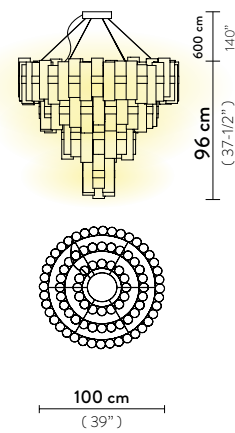

LA LOLLO SUSPENSION XL

Light Source: 130W - 110~240 Vac/24 Vdc - 15.000 Lumen - 2.700 Kelvin - CRI >90, Integrated LED

Dimmable: Triac Trailing Edge

Materials: Lentiflex® / Lentiflex® with cold foil / Opalflex®

Weight: net 15,43 lbs - gross 29,76 lbs

Packaging: 39,37 x 31,89 x h. 19,29 in