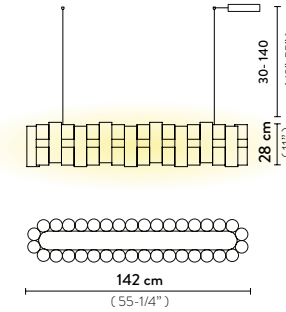

LA LOLLO LINEAR **140**

Light Source: 110W - 110~240 Vac/24 Vdc - 12.420 Lumen - 2.700 Kelvin - CRI >90, Integrated LED

Dimmable: PWM, 0-10

Materials: Lentiflex® / Lentiflex® with cold foil / Opalflex®

Weight: net 15,43 lbs - gross 26,46 lbs

Packaging: 61,42 x 16,93 x h. 17,72 in