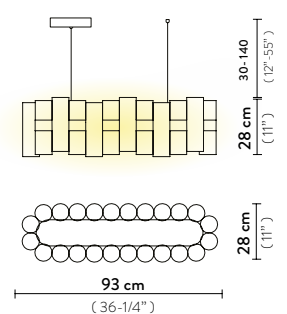

LA LOLLO **LINEAR 100**

Light Source: 70W - 110~240 Vac/24 Vdc - 7.820 Lumen - 2.700 Kelvin - CRI >90, Integrated LED

Dimmable: Triac Trailing Edge

Materials: Lentiflex® / Lentiflex® with cold foil / Opalflex®

Weight: net 4,9 Kg - gross 7 Kg

Packaging: 122 x 35 x h. 37 cm