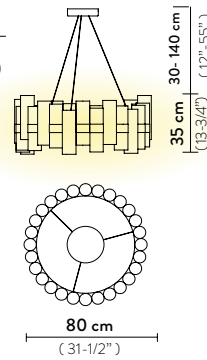

LA LOLLO SUSPENSION **LARGE**

Light Source: 80W - 110~240 Vac/24 Vdc - 9.000 Lumen - 2.700 Kelvin - CRI >90, Integrated LED

Dimmable: Triac Trailing Edge

Materials: Lentiflex® / Lentiflex® with cold foil Opalflex®

Weight: net 8,82 lbs - gross 17,2 lbs

Packaging: 39,37 x 31,89 x h. 19,29 in