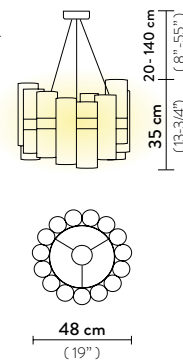

Weight: net 19,6 Kg - gross 58 Kg

Packaging: 114 x 114 x h. 64 cm

LA LOLLO SUSPENSION XL

Light Source: 130W - 110~240 Vac/24 Vdc - 15.000 Lumen - 2.700 Kelvin - CRI >90, Integrated LED

Dimmable: PWM, 0-10

Materials: Lentiflex® / Lentiflex® with cold foil / Opalflex®

Weight: net 7 Kg - gross 13,5 Kg

Packaging: 100 x 81 x h. 49 cm

FINISH	SIZE	PRODUCT CODE	EAN CODE	CANOPY DETAILS
 GOLD	5	LALS5XLGLD06T00NMTEU	8024727100982	Ø 31 - Ø 35 x h. 5 cm 
	4	LALS4XLGLD06T00NMTEU	8024727101026	
	ACCESSORIES			
		DALI ACC00DAL0UNI000B0		
		CASAMBI ACC00CAI0220000A0		
 GRADIENT	5	LALS5XLGRD06T00NMTEU	8024727100999	Ø 31 - Ø 35 x h. 5 cm 
	4	LALS4XLGRD06T00NMTEU	8024727101033	
	ACCESSORIES			
		DALI ACC00DAL0UNI000B0		
		CASAMBI ACC00CAI0220000A0		
 PEWTER	5	LALS5XLPWT06T00NMTEU	8024727101002	Ø 31 - Ø 35 x h. 5 cm 
	4	LALS4XLPWT06T00NMTEU	8024727101040	
	ACCESSORIES			
		DALI ACC00DAL0UNI000B0		
		CASAMBI ACC00CAI0220000A0		
 WHITE	5	LALS5XLWHT06T00NMTEU	8024727101019	Ø 31 - Ø 35 x h. 5 cm 
	4	LALS4XLWHT06T00NMTEU	8024727101057	
	ACCESSORIES			
		DALI ACC00DAL0UNI000B0		
		CASAMBI ACC00CAI0220000A0		

**Weight:** net 4 Kg - gross 7,8 Kg

**Packaging:** 100 x 81 x h. 49 cm

LA LOLLO SUSPENSION **MEDIUM**

**Light Source:** 40W - 110~240 Vac/24 Vdc - 4.600 Lumen - 2.700 Kelvin - CRI >90, Integrated LED

**Dimmable:** PWM, 0-10

**Materials:** Lentiflex® / Lentiflex® with cold foil Opalflex®

**Weight:** net 2 Kg - gross 4,8 Kg

**Packaging:** 55 x 54 x h. 44 cm

LA LOLLO **LINEAR 140**

**Light Source:** 110W - 110~240 Vac/24 Vdc - 12.420 Lumen - 2.700 Kelvin - CRI >90, Integrated LED