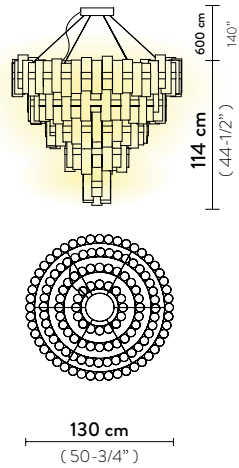

LA LOLLONA 5

Light Source: 390W - 100~240 Vac/24 Vdc - 44.555 Lumen - 2.700 Kelvin - CRI >90, Integrated LED

Dimmable: PWM, 0-10

Materials: Lentiflex® / Lentiflex® with cold foil Opalflex®

Weight: net 49,82 lbs - gross 141,1 lbs

Packaging: 56,3 x 56,3 x h. 25,2 in

LA LOLLONA 4

Light Source: 242W - 100~240 Vac/24 Vdc - 28.140 Lumen - 2.700 Kelvin - CRI >90, Integrated LED

Dimmable: PWM, 1-10

Materials: Lentiflex® / Lentiflex® with cold foil Opalflex®

Weight: net 43,21 lbs - gross 127,87 lbs

Packaging: 44,88 x 44,88 x h. 25,2 in