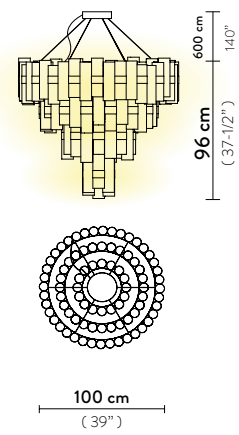

LA LOLLONA 5

Light Source: 390W - 100~240 Vac/24 Vdc - 44.555 Lumen - 2.700 Kelvin - CRI >90, Integrated LED

Dimmable: PWM, 0-10

Materials: Lentiflex® / Lentiflex® with cold foil Opalflex®

Weight: net 22,6 Kg - gross 64 Kg

Packaging: 143 x 143 x h. 64 cm

LA LOLLONA 4

Light Source: 242W - 100~240 Vac/24 Vdc - 28.140 Lumen - 2.700 Kelvin - CRI >90, Integrated LED

Dimmable: PWM, 1-10

Materials: Lentiflex® / Lentiflex® with cold foil Opalflex®

Weight: net 19,6 Kg - gross 58 Kg

Packaging: 114 x 114 x h. 64 cm

LA LOLLO SUSPENSION XL

Light Source: 130W - 110~240 Vac/24 Vdc - 15.000 Lumen - 2.700 Kelvin - CRI >90, Integrated LED

Dimmable: PWM, 0-10

**Weight:** net 4 Kg - gross 7,8 Kg

**Packaging:** 100 x 81 x h. 49 cm

LA LOLLO SUSPENSION **MEDIUM**

**Light Source:** 40W - 110~240 Vac/24 Vdc - 4.600 Lumen - 2.700 Kelvin - CRI >90, Integrated LED

**Dimmable:** PWM, 0-10