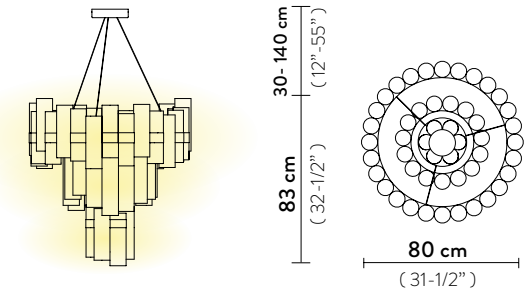

**Weight:** net 4 Kg - gross 7,8 Kg

**Packaging:** 100 x 81 x h. 49 cm

LA LOLLO SUSPENSION **MEDIUM**

**Light Source:** 40W - 110~240 Vac/24 Vdc - 4.600 Lumen - 2.700 Kelvin - CRI >90, Integrated LED

**Dimmable:** PWM, 0-10

Weight: net 43,21 lbs - gross 127,87 lbs

Packaging: 44,88 x 44,88 x h. 25,2 in

LA LOLLO SUSPENSION XL

Light Source: 130W - 110~240 Vac/24 Vdc - 15.000 Lumen - 2.700 Kelvin - CRI >90, Integrated LED

Dimmable: Triac Trailing Edge

Materials: Lentiflex® / Lentiflex® with cold foil / Opalflex®

Weight: net 15,43 lbs - gross 29,76 lbs

Packaging: 39,37 x 31,89 x h. 19,29 in

FINISH	SIZE	PRODUCT CODE	EAN CODE	CANOPY DETAILS
 GOLD	5	LALS5XLGLD06T00NMTUS	8024727101620	Ø 12,2 - Ø 13,78 x h. 1,97 in 
	4	LALS4XLGLD06T00NMTUS	8024727101767	
	ACCESSORIES			
	DALI ACC00DAL0UNI000B0 CASAMBI ACC00CAI0220000A0			
 GRADIENT	5	LALS5XLGRD06T00NMTUS	8024727101644	Ø 12,2 - Ø 13,78 x h. 1,97 in 
	4	LALS4XLGRD06T00NMTUS	8024727101880	
	ACCESSORIES			
	DALI ACC00DAL0UNI000B0 CASAMBI ACC00CAI0220000A0			
 PEWTER	5	LALS5XLPWT06T00NMTUS	8024727101668	Ø 12,2 - Ø 13,78 x h. 1,97 in 
	4	LALS4XLPWT06T00NMTUS	8024727101781	
	ACCESSORIES			
	DALI ACC00DAL0UNI000B0 CASAMBI ACC00CAI0220000A0			
 WHITE	5	LALS5XLWHT06T00NMTUS	8024727101606	Ø 12,2 - Ø 13,78 x h. 1,97 in 
	4	LALS4XLWHT06T00NMTUS	8024727101873	
	ACCESSORIES			
	DALI ACC00DAL0UNI000B0 CASAMBI ACC00CAI0220000A0			