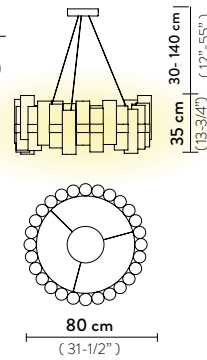

Packaging: 143 x 143 x h. 64 cm

LA LOLLONA 4

Light Source: 242W - 100~240 Vac/24 Vdc - 28.140 Lumen - 2.700 Kelvin - CRI >90, Integrated LED

Dimmable: PWM, 1-10

Materials: Lentiflex® / Lentiflex® with cold foil Opalflex®

Weight: net 19,6 Kg - gross 58 Kg

Packaging: 114 x 114 x h. 64 cm

LA LOLLO SUSPENSION XL

Light Source: 130W - 110~240 Vac/24 Vdc - 15.000 Lumen - 2.700 Kelvin - CRI >90, Integrated LED

Dimmable: PWM, 0-10

Materials: Lentiflex® / Lentiflex® with cold foil / Opalflex®

Weight: net 7 Kg - gross 13,5 Kg

Packaging: 100 x 81 x h. 49 cm

FINISH	SIZE	PRODUCT CODE	EAN CODE	CANOPY DETAILS
 GOLD	5	LALS5XLGLD06T00NMTEU	8024727100982	Ø 31 - Ø 35 x h. 5 cm 
	4	LALS4XLGLD06T00NMTEU	8024727101026	
	ACCESSORIES			
		DALI ACC00DAL0UNI000B0		
		CASAMBI ACC00CAI0220000A0		
 GRADIENT	5	LALS5XLGRD06T00NMTEU	8024727100999	Ø 31 - Ø 35 x h. 5 cm 
	4	LALS4XLGRD06T00NMTEU	8024727101033	
	ACCESSORIES			
		DALI ACC00DAL0UNI000B0		
		CASAMBI ACC00CAI0220000A0		
 PEWTER	5	LALS5XLPWT06T00NMTEU	8024727101002	Ø 31 - Ø 35 x h. 5 cm 
	4	LALS4XLPWT06T00NMTEU	8024727101040	
	ACCESSORIES			
		DALI ACC00DAL0UNI000B0		
		CASAMBI ACC00CAI0220000A0		
 WHITE	5	LALS5XLWHT06T00NMTEU	8024727101019	Ø 31 - Ø 35 x h. 5 cm 
	4	LALS4XLWHT06T00NMTEU	8024727101057	
	ACCESSORIES			
		DALI ACC00DAL0UNI000B0		
		CASAMBI ACC00CAI0220000A0		

**Weight:** net 4 Kg - gross 7,8 Kg

**Packaging:** 100 x 81 x h. 49 cm

LA LOLLO SUSPENSION **MEDIUM**

**Light Source:** 40W - 110~240 Vac/24 Vdc - 4.600 Lumen - 2.700 Kelvin - CRI >90, Integrated LED

**Dimmable:** PWM, 0-10