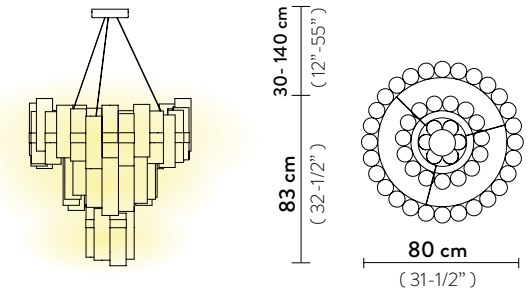

LA LOLLONA 5

Light Source: 390W - 100~240 Vac/24 Vdc - 44.555 Lumen - 2.700 Kelvin - CRI >90, Integrated LED

Dimmable: PWM, 0-10

Materials: Lentiflex® / Lentiflex® with cold foil Opalflex®

Weight: net 22,6 Kg - gross 64 Kg

Packaging: 143 x 143 x h. 64 cm

LA LOLLONA 4

Light Source: 242W - 100~240 Vac/24 Vdc - 28.140 Lumen - 2.700 Kelvin - CRI >90, Integrated LED

Dimmable: PWM, 1-10

Materials: Lentiflex® / Lentiflex® with cold foil Opalflex®

Weight: net 19,6 Kg - gross 58 Kg

Packaging: 114 x 114 x h. 64 cm

LA LOLLO SUSPENSION XL

Light Source: 130W - 110~240 Vac/24 Vdc - 15.000 Lumen - 2.700 Kelvin - CRI >90, Integrated LED

Dimmable: PWM, 0-10

Materials: Lentiflex® / Lentiflex® with cold foil / Opalflex®

Weight: net 7 Kg - gross 13,5 Kg

Packaging: 100 x 81 x h. 49 cm

FINISH	SIZE	PRODUCT CODE	EAN CODE	CANOPY DETAILS
 GOLD	5	LALS5XLGLD06T00NMTEU	8024727100982	Ø 31 - Ø 35 x h. 5 cm 
	4	LALS4XLGLD06T00NMTEU	8024727101026	
	ACCESSORIES			
		DALI ACC00DAL0UNI000B0		
		CASAMBI ACC00CAI0220000A0		
 GRADIENT	5	LALS5XLGRD06T00NMTEU	8024727100999	Ø 31 - Ø 35 x h. 5 cm 
	4	LALS4XLGRD06T00NMTEU	8024727101033	
	ACCESSORIES			
		DALI ACC00DAL0UNI000B0		
		CASAMBI ACC00CAI0220000A0		
 PEWTER	5	LALS5XLPWT06T00NMTEU	8024727101002	Ø 31 - Ø 35 x h. 5 cm 
	4	LALS4XLPWT06T00NMTEU	8024727101040	
	ACCESSORIES			
		DALI ACC00DAL0UNI000B0		
		CASAMBI ACC00CAI0220000A0		
 WHITE	5	LALS5XLWHT06T00NMTEU	8024727101019	Ø 31 - Ø 35 x h. 5 cm 
	4	LALS4XLWHT06T00NMTEU	8024727101057	
	ACCESSORIES			
		DALI ACC00DAL0UNI000B0		
		CASAMBI ACC00CAI0220000A0		